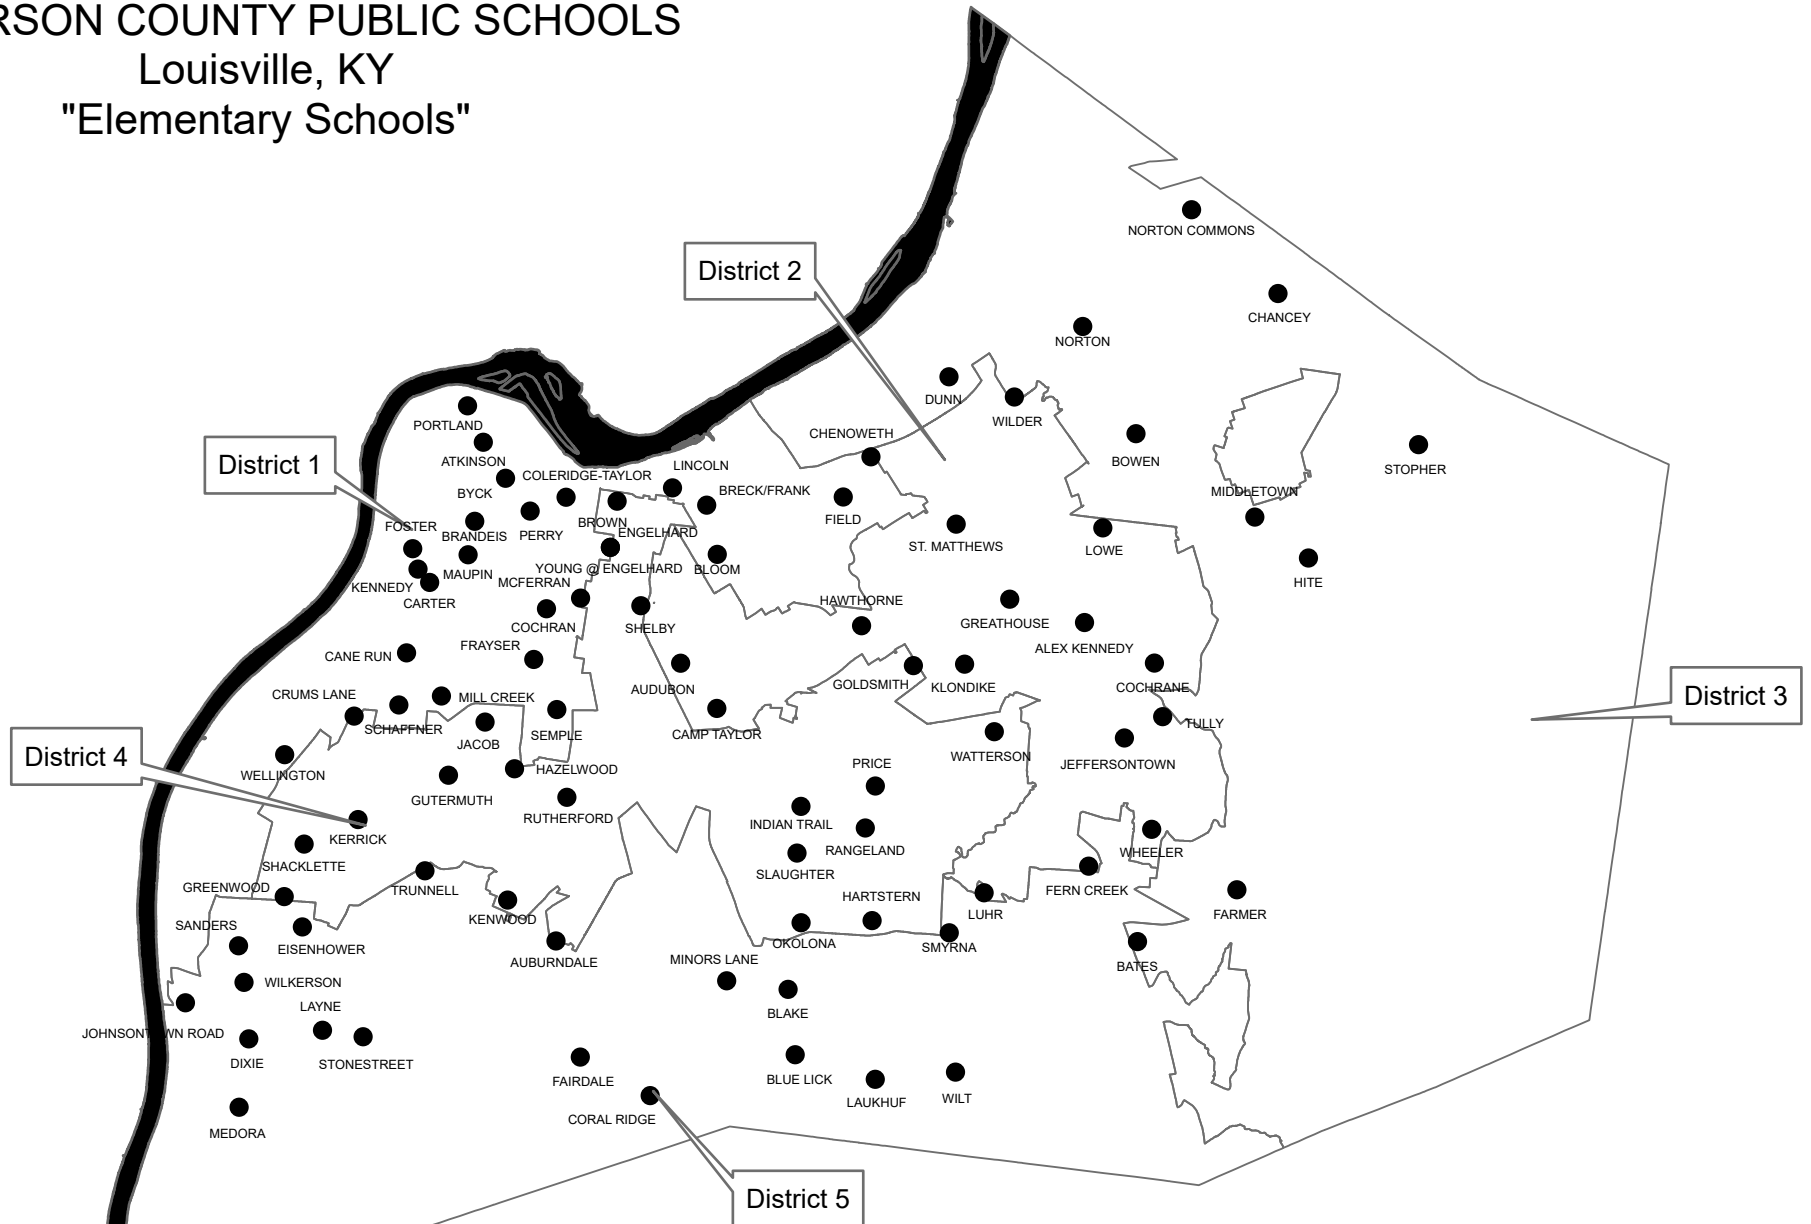

# JEFFERSON COUNTY PUBLIC SCHOOLS

## Louisville, KY

### "Elementary Schools"

Copyright (c) 2026, LOUISVILLE AND JEFFERSON COUNTY METROPOLITAN SEWER DISTRICT (MSD), LOUISVILLE WATER COMPANY (LWC), LOUISVILLE METRO GOVERNMENT, and JEFFERSON COUNTY PROPERTY VALUATION ADMINISTRATOR (PVA). All Rights Reserved.