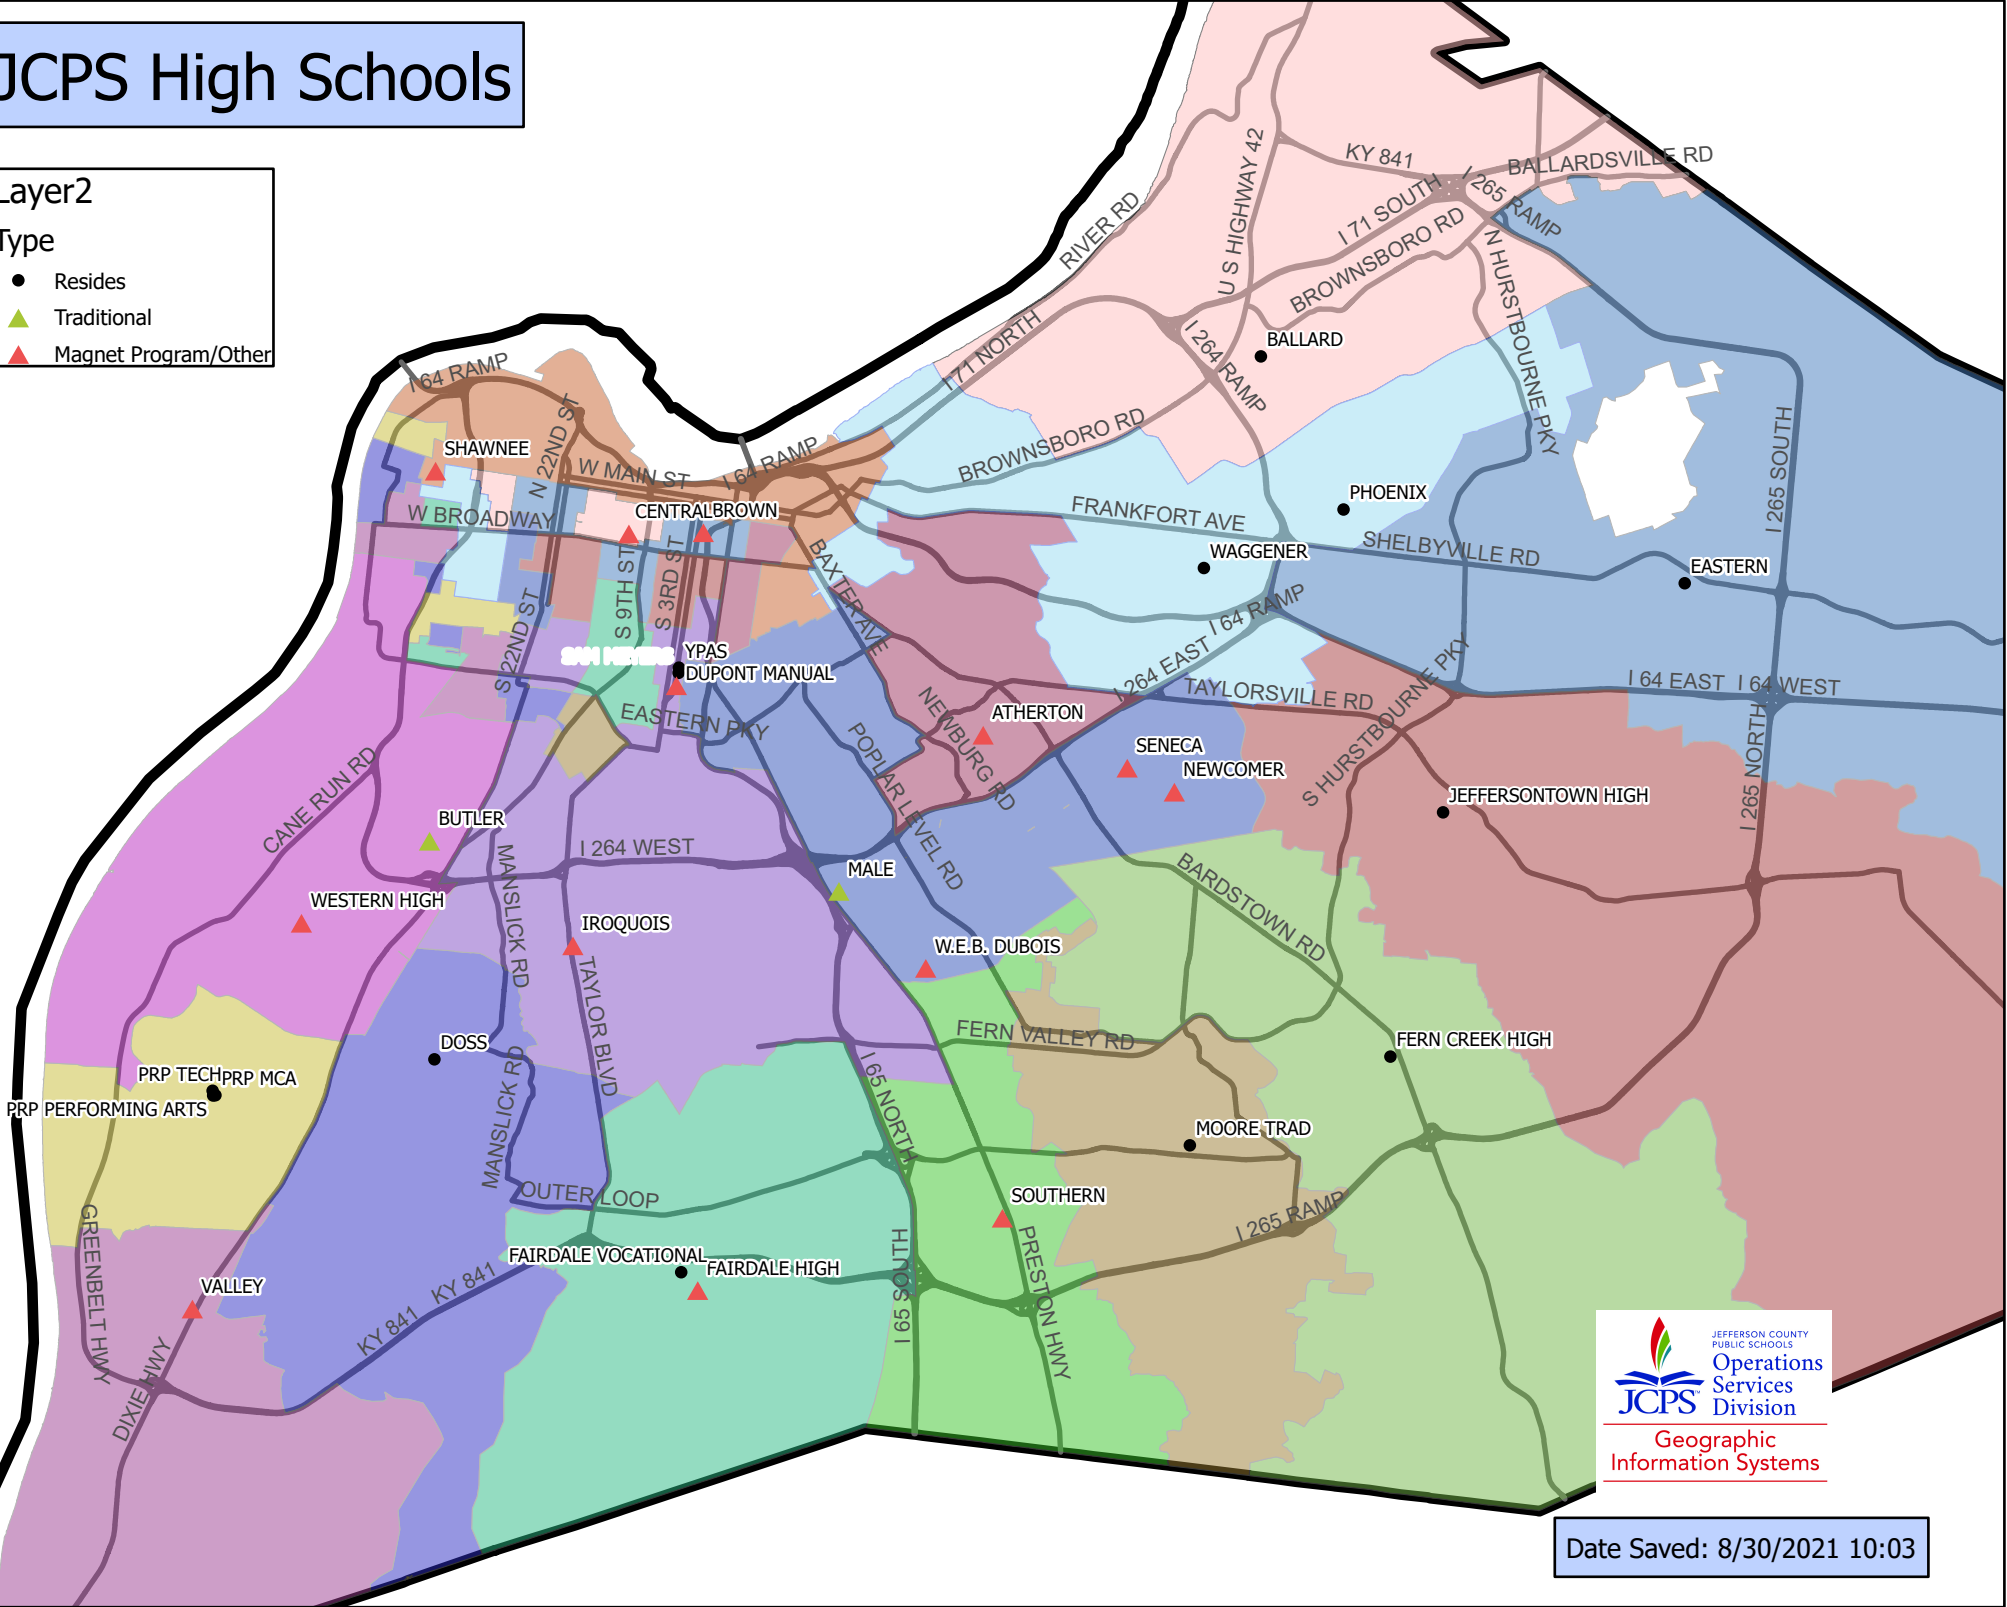

JCPS High Schools

Layer2

Type

- Resides
- ▲ Traditional
- ▲ Magnet Program/Other

Date Saved: 8/30/2021 10:03