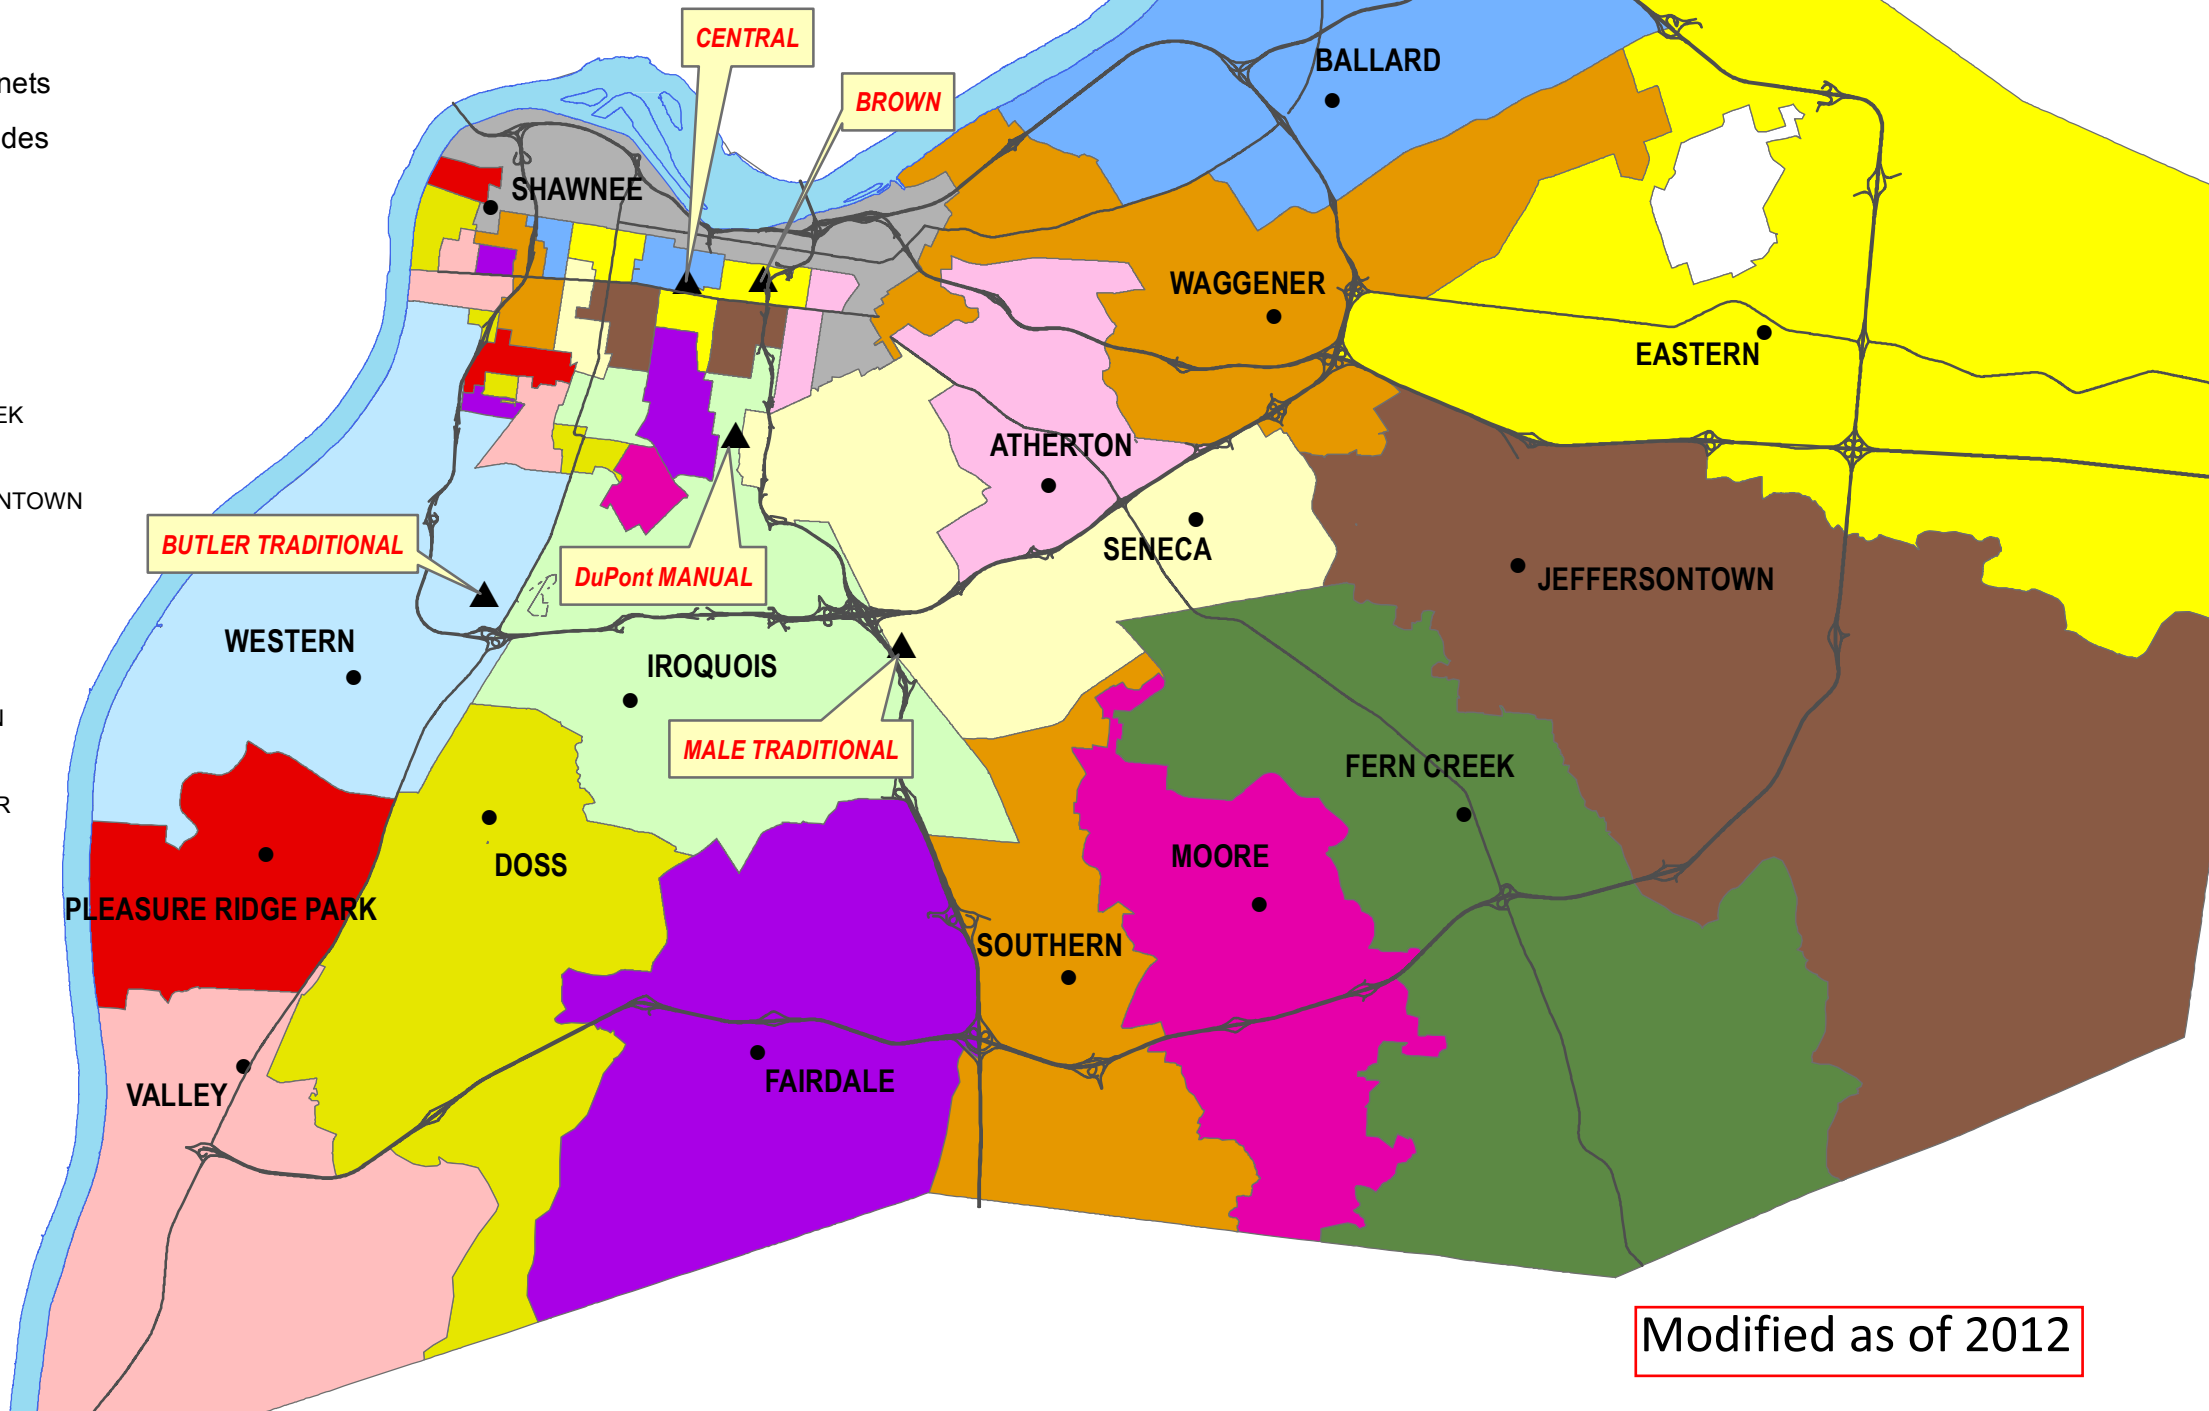

JCPS High Schools

- ▲ HS_Magnets
- ◉ HS_Resides
- ATHERTON
- BALLARD
- DOSS
- EASTERN
- FAIRDALE
- FERN CREEK
- IROQUOIS
- JEFFERSONTOWN
- MOORE
- PRP
- SENECA
- SHAWNEE
- SOUTHERN
- VALLEY
- WAGGENER
- WESTERN

Modified as of 2012