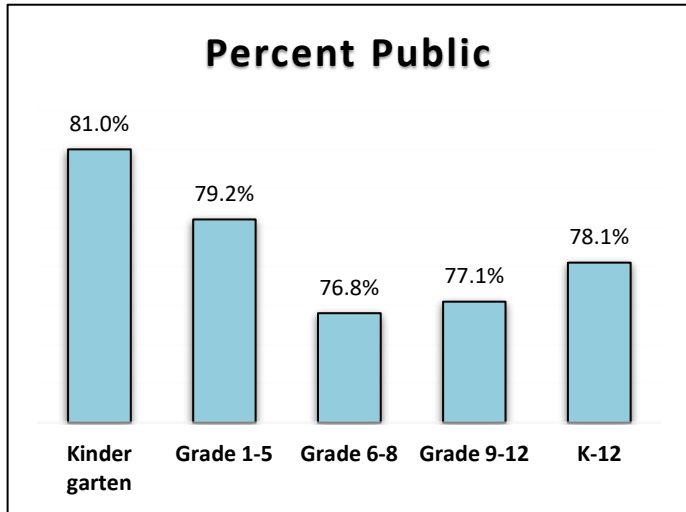

*Note: ECE students included in counts and percents.

District*	Percent Public				
	Kindergarten	Grade 1-5	Grade 6-8	Grade 9-12	Grade K-12
	81.0%	79.2%	76.8%	77.1%	78.1%