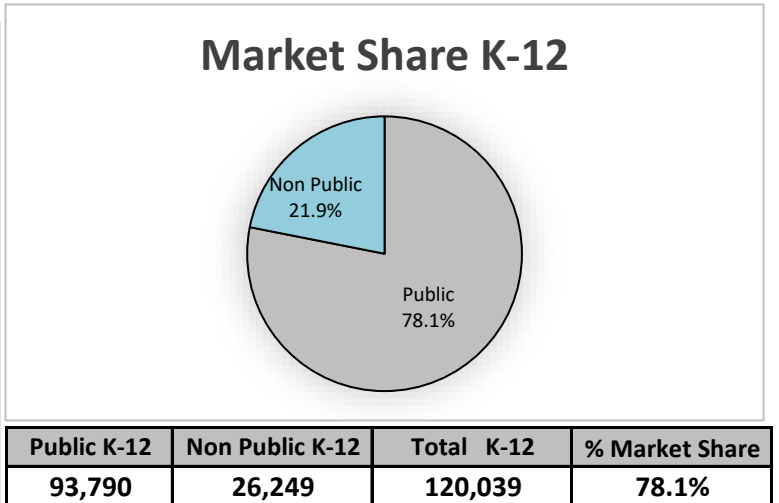

*Note: ECE students included in counts and percents.

District*	Percent Public				
	Kindergarten	Grade 1-5	Grade 6-8	Grade 9-12	Grade K-12
	81.0%	79.2%	76.8%	77.1%	78.1%